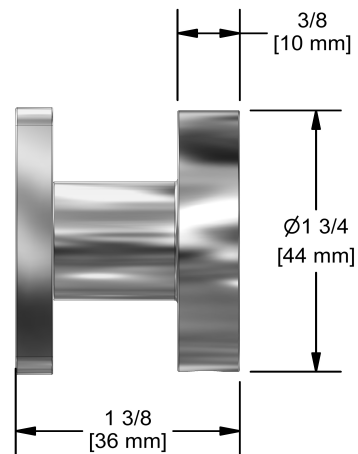

Sizes, models and finishes may differ from thoses presented.

Warranty

This Riobel Inc. product you have purchased carries a Limited Lifetime Warranty on the chrome, PVD finish, blacks and all working parts and is guaranteed from the initial purchase date against all manufacturing defects. All other finishes, including plastic components, are guaranteed for one year. All electric and/or electronic parts are covered by a 5-year limited warranty. The warranty offered on our products will be honored only if the installation is performed by a certified master plumber.

Customer Care

Phone (800) 777 - 9762 | Email: customercare@houseofrohl.com | Website: houseofrohl.com/support/contact-us

Consult your local House of Rohl showroom for additional information and specifications. For complete warranty details and a list of showrooms, go to houseofrohl.com